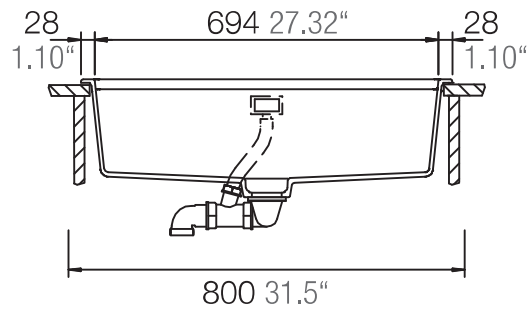

SCHOCK

MANHATTAN 30080U

Installation: Unterbau / undermount
Ausschnitt / cut-out

MASSANGABEN / MEASUREMENTS IN MM / INCH