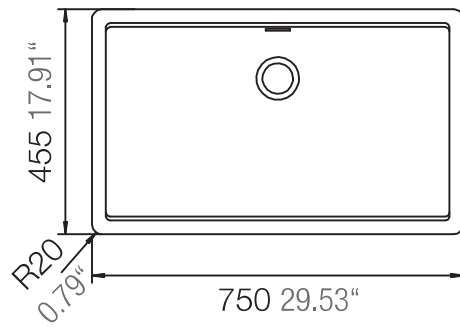

SCHOCK

MANHATTAN 30080U

Installation: Unterbau / undermount
Ausschnitt / cut-out

MASSANGABEN / MEASUREMENTS IN MM / INCH