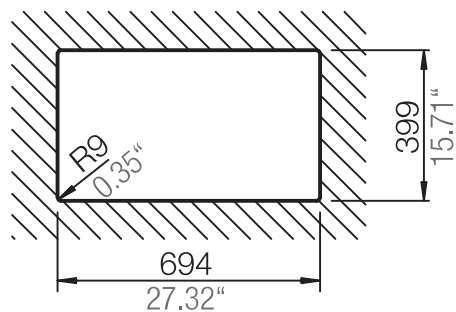

SCHOCK

MANHATTAN 30080U

Installation: Unterbau / undermount
Ausschnitt / cut-out

MASSANGABEN / MEASUREMENTS IN MM / INCH