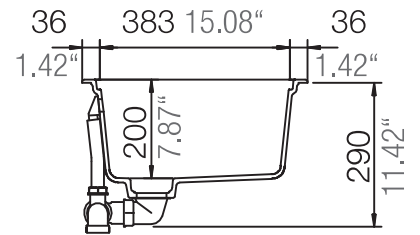

SCHOCK

MANHATTAN 30080U

Installation: Unterbau / undermount
Ausschnitt / cut-out

MASSANGABEN / MEASUREMENTS IN MM / INCH